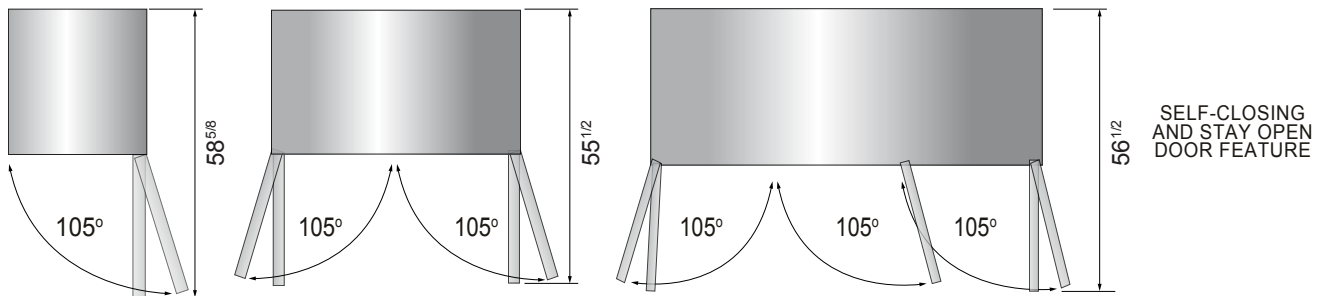

"WE MAKE THE KITCHEN BETTER!"

Toll Free: 855-855-0399 Email: info@atosausa.com
www.atosa.com | www.atosausa.com
California, Colorado, Florida, Georgia, Illinois,
Massachusetts, New Jersey, Ohio, Texas, Washington

SPECIFICATIONS

Models	Door	Capacity (Cu.Ft.)	Shelves	Casters (inch)	Amps (A)	Voltage (V/Hz/Ph)	HP	Refrigerant	Exterior Dimensions (inch)	Net Weight (lbs)	Gross Weight (lbs)
MBF8001GR	1	21.4	3	4	6.3	115/60/1	1/2	R290	28^{7/10}×31^{7/10}×81^{3/10}	236	269
MBF8002GR	2	43.2	6	4	8.6	115/60/1	3/4	R290	51^{7/10}×31^{7/10}×81^{3/10}	353	403
MBF8003GR	3	64.9	9	4	6.2	208-230/115/60/1	1	R290	77^{4/5}×31^{7/10}×81^{3/10}	489	569

PLAN VIEW

MBF8001GR

MBF8002GR

MBF8003GR

Casters

Epoxy shelves

Door lock

Down duct

Temperature control

MBF8003GR

MBF8001GR
MBF8002GR