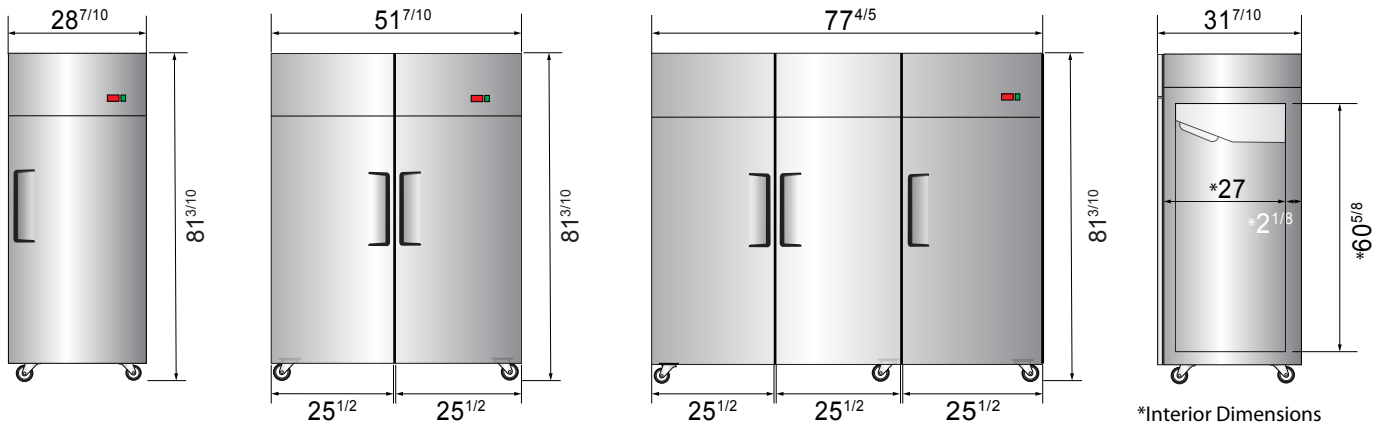

"WE MAKE THE KITCHEN BETTER!"

Toll Free: 855-855-0399 Email: info@atosausa.com
www.atosa.com | www.atosausa.com
California, Colorado, Florida, Georgia, Illinois,
Massachusetts, New Jersey, Ohio, Texas, Washington

SPECIFICATIONS

Models	Door	Capacity (Cu.Ft.)	Shelves	Casters (inch)	Amps (A)	Voltage (V/Hz/Ph)	HP	Refrigerant	Exterior Dimensions (inch)	Net Weight (lbs)	Gross Weight (lbs)
MBF8001GR	1	21.4	3	4	6.3	115/60/1	1/2	R290	28^{7/10}×31^{7/10}×81^{3/10}	236	269
MBF8002GR	2	43.2	6	4	8.6	115/60/1	3/4	R290	51^{7/10}×31^{7/10}×81^{3/10}	353	403
MBF8003GR	3	64.9	9	4	6.2	208-230/115/60/1	1	R290	77^{4/5}×31^{7/10}×81^{3/10}	489	569

PLAN VIEW

MBF8001GR

MBF8002GR

MBF8003GR

Casters

Epoxy shelves

Door lock

Down duct

Temperature control

MBF8003GR

MBF8001GR
MBF8002GR